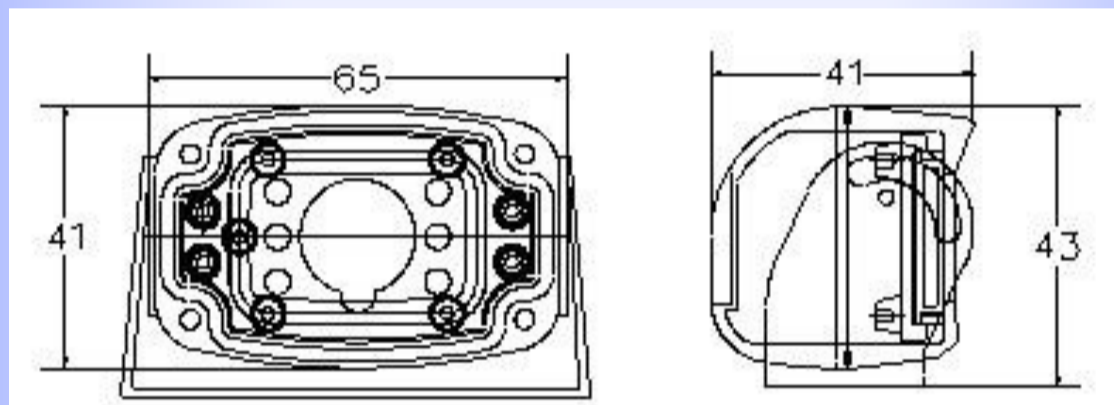

PR-505C60

2.5 in. (W) X 1.6 in. (H) X 1.6 in. (D)

MODEL	PR-505C60
Image Device	1/3" Interline Transfer CCD
Total Number of Pixels	542(H) ´ 492(V)
Number of Effective Pixels	512(H) ´ 492(V)
Video System (TV Mode)	NTSC
Resolution (Horizontal)	320 TV Lines
Video Output	Composite Video Output (1Vp-p, 75Ω, Unbalanced)
Minimum Illumination	0.1 LUX (F=2.0)
Electronic Shutter	1/60 ~ 1/10,000 sec 1/50 ~ 1/10,000 sec
Supply Voltage	DC +12V(±10 %)
Power Consumption	150 mA(Max)
Operating Temperature	-30°C to ~ 60°C / 22°F to ~ +140°F
Storage Temperature	- 40 ~ 75 ?
Dimensions	65mm (W) X 41mm (H) X 41mm (D)
Dimensions	2.5 in. (W) X 1.6 in. (H) X 1.6 in. (D)
Weight (Approx)	0.2kg Including bracket
Cable	10 meters, waterproof