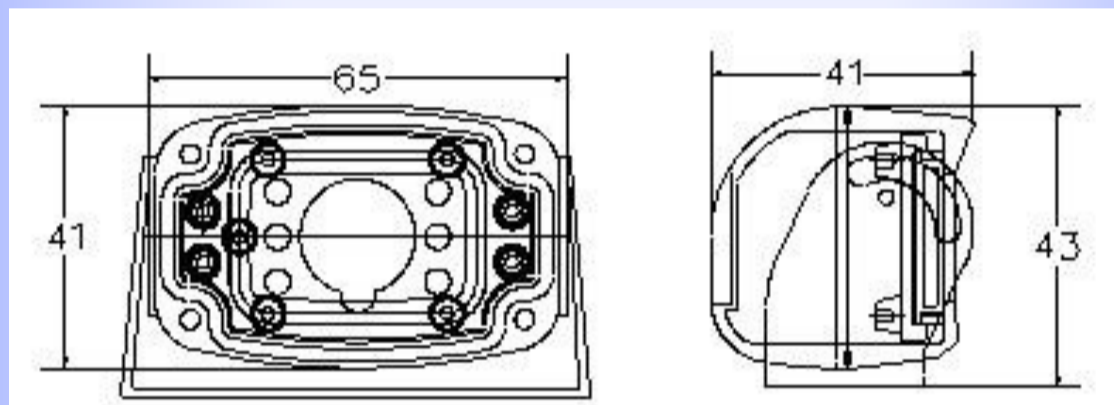

PR-505C60S

2.5 in. (W) X 1.6 in. (H) X 1.6 in. (D)

MODEL	PR-505C60S
Image Device	1/3" Interline Transfer CCD
Total Number of Pixels	542(H) ´ 492(V)
Number of Effective Pixels	512(H) ´ 492(V)
Video System (TV Mode)	NTSC
Resolution (Horizontal)	320 TV Lines
Video Output	Composite Video Output (1Vp-p, 75Ω, Unbalanced)
Minimum Illumination	0.1 LUX (F=2.0)
Electronic Shutter	1/60 ~ 1/10,000 sec 1/50 ~ 1/10,000 sec
Supply Voltage	DC +12V(±10 %)
Power Consumption	150 mA(Max)
Operating Temperature	-30°C to ~ 60°C / 22°F to ~ +140°F
Storage Temperature	- 40 ~ 75 ?
Dimensions	65mm (W) X 41mm (H) X 41mm (D)
Dimensions	2.5 in. (W) X 1.6 in. (H) X 1.6 in. (D)
Weight (Approx)	0.2kg Including bracket
Cable	10 meters, waterproof