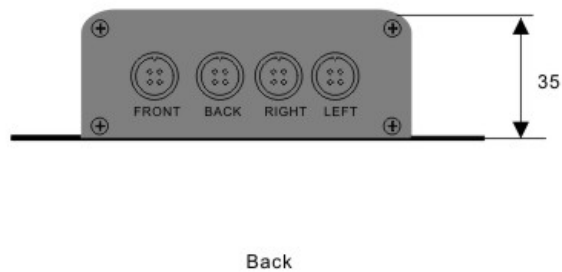

SHV-SW-4CH Video Switcher

Controls four cameras by triggered inputs.
Includes, switcher, power cable, 5 a/v cables.

Unit: mm