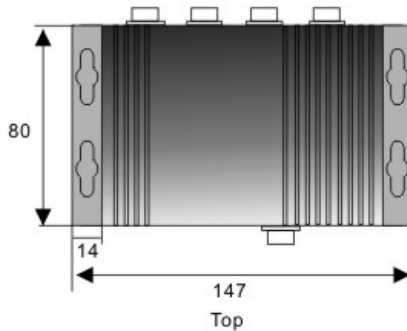

SHV-SW-4CH Video Switcher

Controls four cameras by triggered inputs.
Includes, switcher, power cable, 5 a/v cables.

Unit: mm