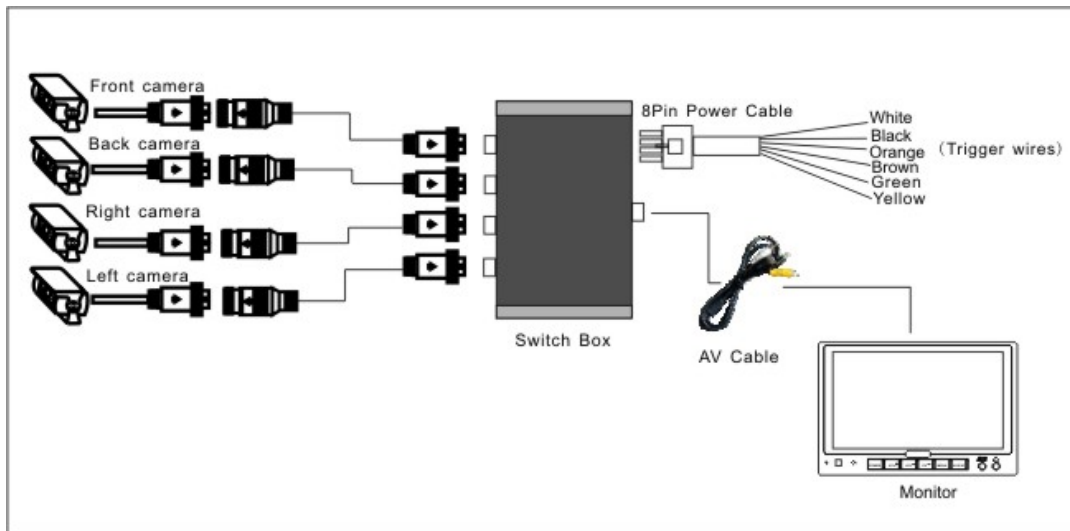

SHV-SW-4CH Video Switcher

Controls four cameras by triggered inputs.
Includes, switcher, power cable, 5 a/v cables.

Unit: mm